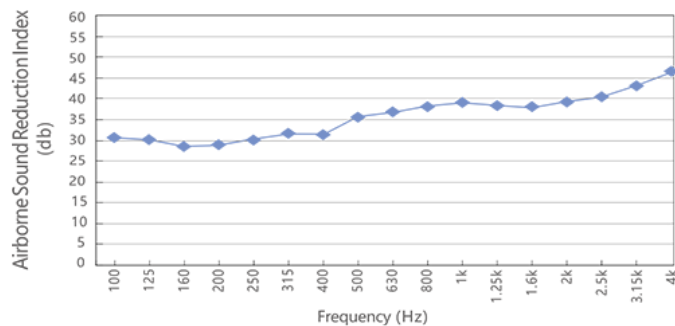

SOUND REDUCTION INDEX:

Easy installation

Flexibly adjustable

Accurate positioning