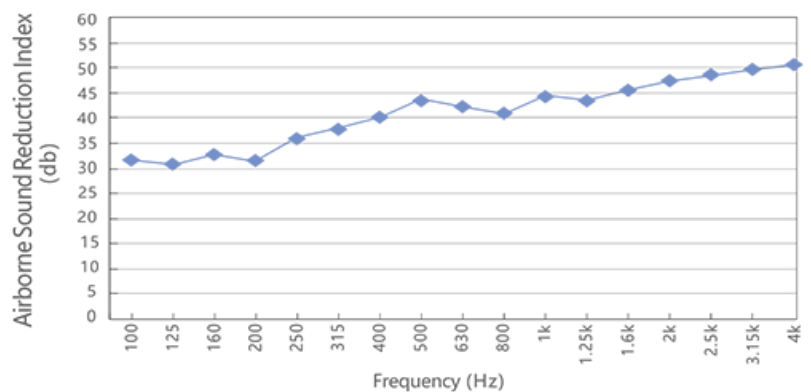

SOUND REDUCTION INDEX: