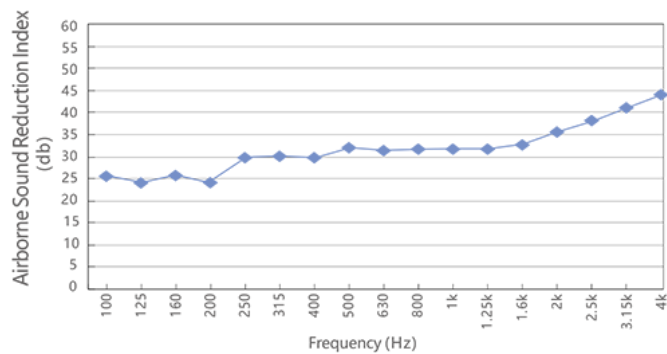

SOUND REDUCTION INDEX:

Easy installation

Flexibly adjustable

Accurate positioning